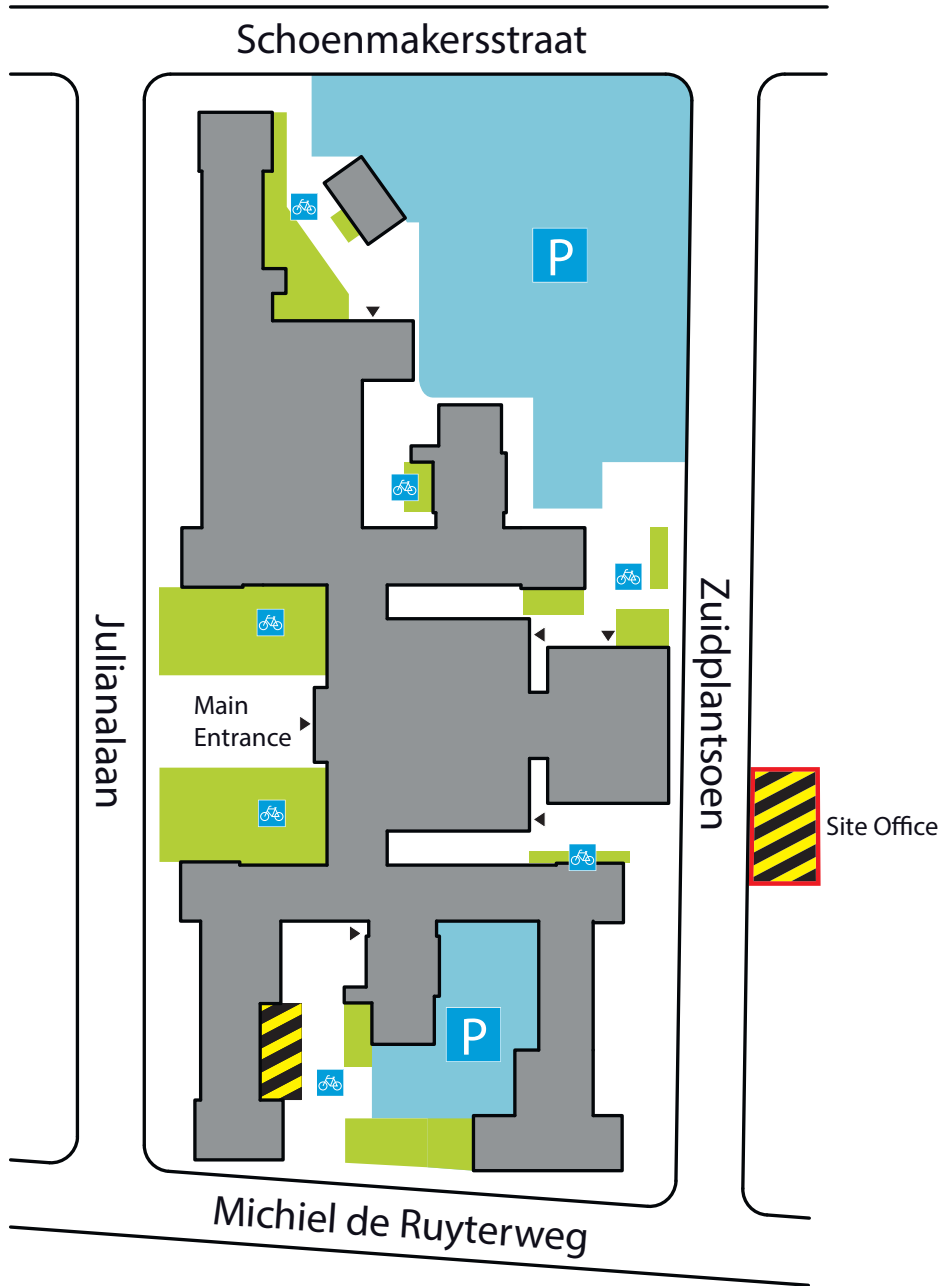

Printshop	Service Desk	Library	Lecture room H	Lecture room T	Temporary new location
Waltman's Bouwshop	Restaurant Ketelhuis	Berlage zaal 1	Lecture room I	Lecture room U	CLOSED
Stylos	Espresso bar Sterk	Berlage zaal 2	Lecture room J	Lecture room V	
@-Hok	Bouwpub	Lecture room A	Lecture room K	Lecture room W	
E-point / B_Nieuws	Toilet	Lecture room B	Lecture room M	Lecture room X	
Student affairs	Disabled toilet	Lecture room C	Lecture room P	Lecture room Y	
+ International office	Disabled elevator	Lecture room D	Lecture room Q	Lecture room Z	
Msc-student association	Disabled entrance	Lecture room E	Lecture room R		
BK Expo	Staircase				
Logistics Desk					

More information:
bk.tudelft.nl/bkcitystay

- Car Parking
- Bicycle Parking
- Car Parking
- Bicycle Parking
- Entrance

- Temporary new location
- CLOSED

! Parking of bicycles is permitted only in the designated bicycle racks. FM will remove daily all incorrect parked bicycles. This applies particularly to all bicycles that are blocking emergency exits/passages. Bicycles parked outside the bicycle racks or cycle parks which are locked to an object (pole, fence etc.) will have a second lock attached by FM. The owner can report to the Service Desk.